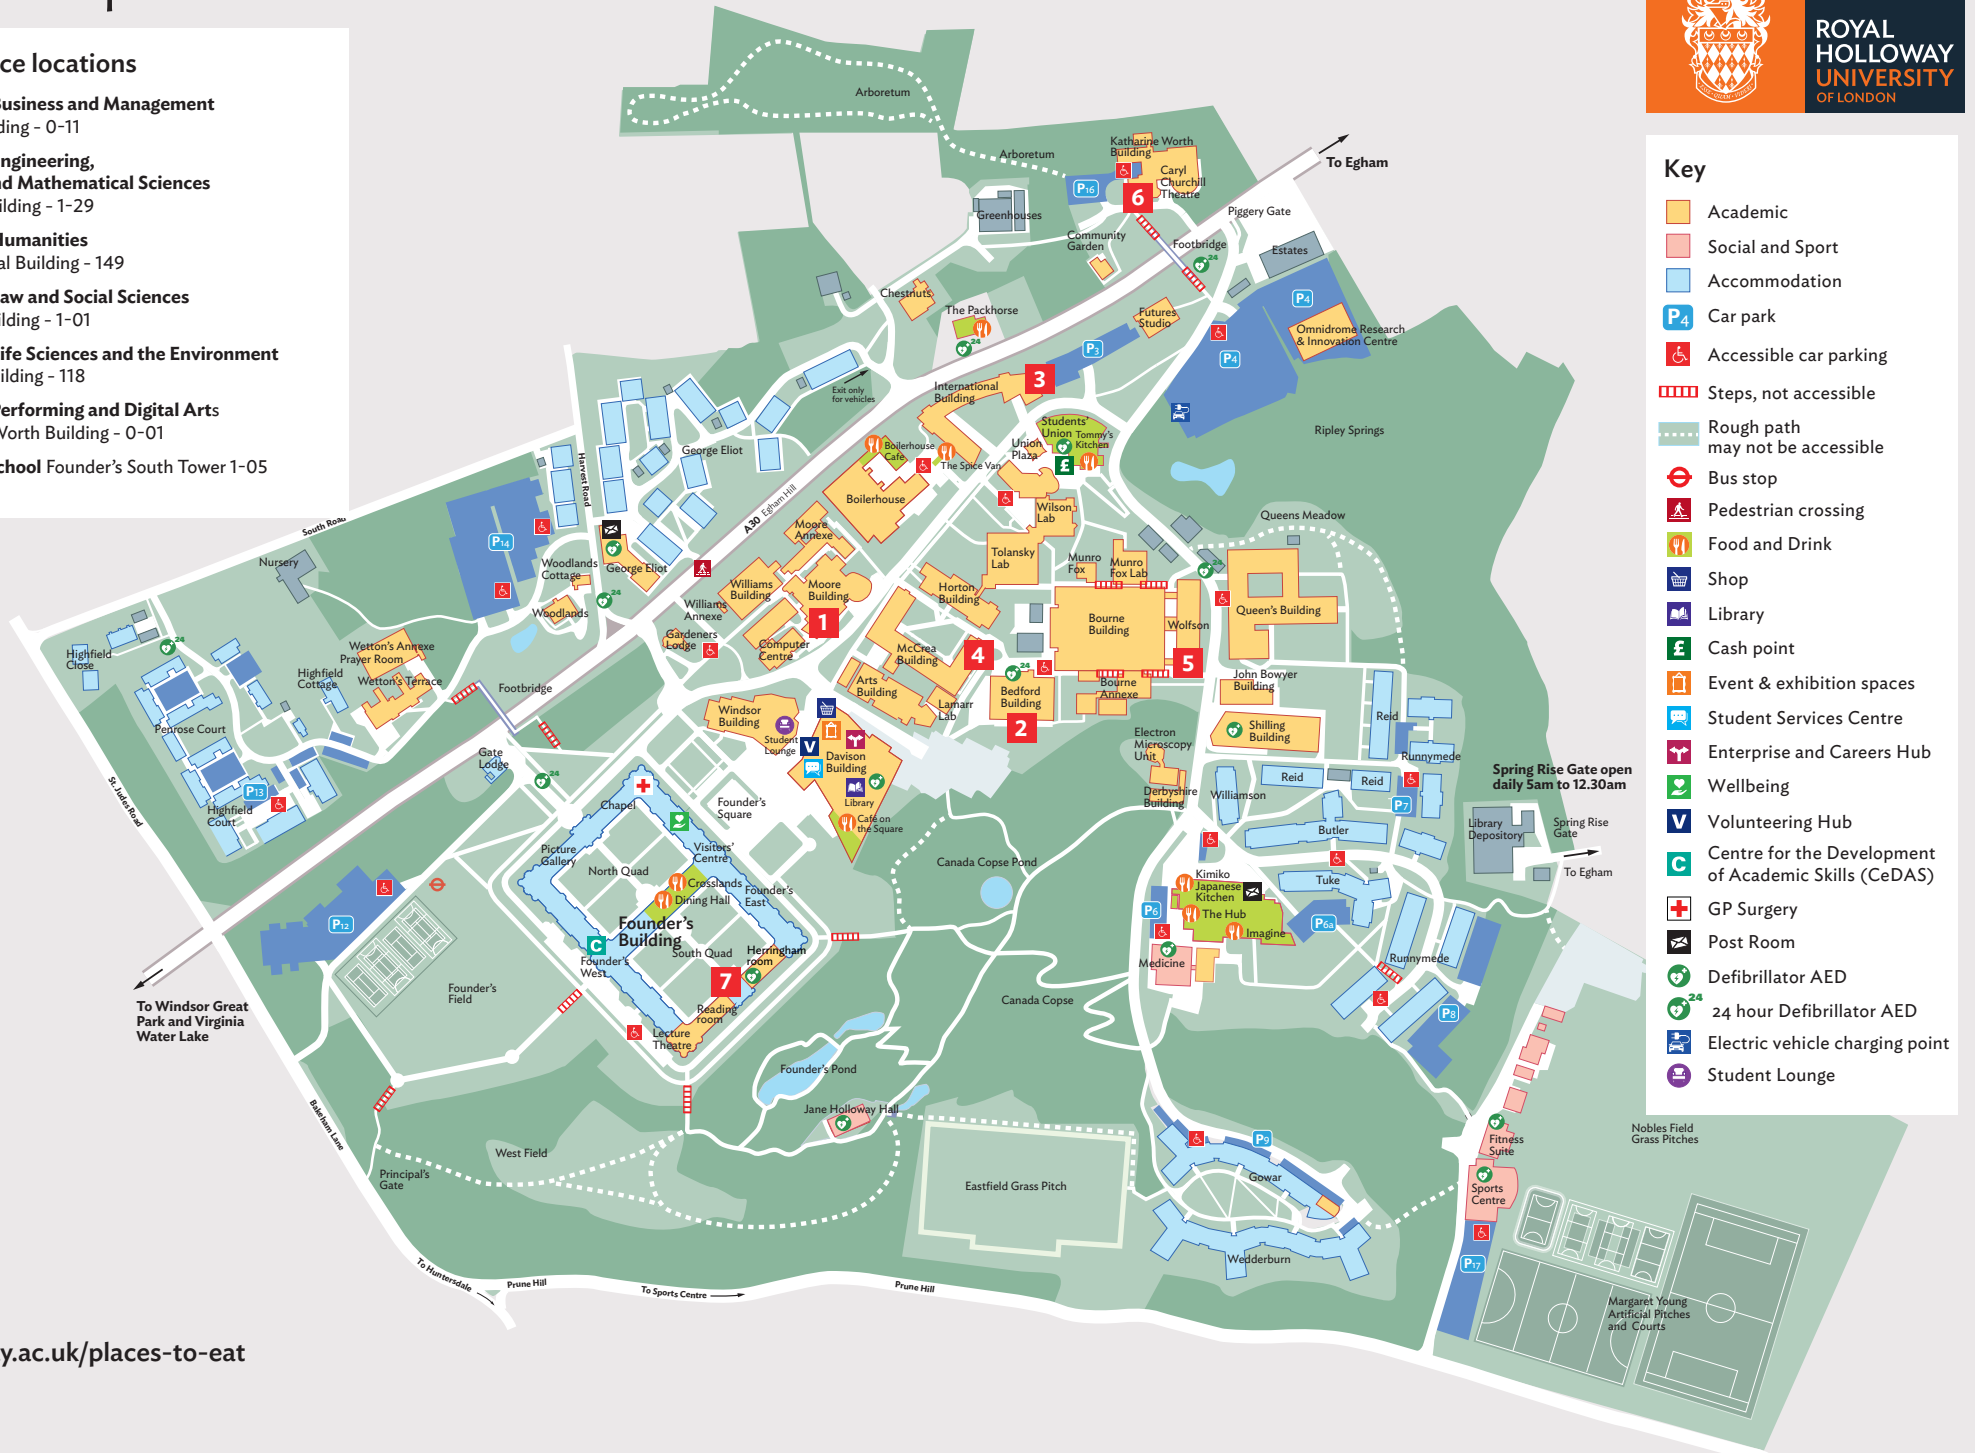

Our campus

School office locations

- 1 School of Business and Management**
Moore Building - 0-11
- 2 School of Engineering, Physical and Mathematical Sciences**
Bedford Building - 1-29
- 3 School of Humanities**
International Building - 149
- 4 School of Law and Social Sciences**
McCrea Building - 1-01
- 5 School of Life Sciences and the Environment**
Wolfson Building - 118
- 6 School of Performing and Digital Arts**
Katherine Worth Building - 0-01
- 7 Doctoral School Founder's South Tower 1-05**

Key

- Academic
- Social and Sport
- Accommodation
- Car park
- Accessible car parking
- Steps, not accessible
- Rough path may not be accessible
- Bus stop
- Pedestrian crossing
- Food and Drink
- Shop
- Library
- Cash point
- Event & exhibition spaces
- Student Services Centre
- Enterprise and Careers Hub
- Wellbeing
- Volunteering Hub
- Centre for the Development of Academic Skills (CeDAS)
- GP Surgery
- Post Room
- Defibrillator AED
- 24 hour Defibrillator AED
- Electric vehicle charging point
- Student Lounge

Academic locations

Contact your school at royalholloway.ac.uk/school-contact-info

Student Services

Centre for the Development of Academic Skills (CeDAS)	Founders West, Room 139
Enterprise and Careers Hub	Ground floor, Emily Wilding Davison Building
GP Surgery	Founder's East 1st floor
Student Services Centre	Ground floor, Emily Wilding Davison Building
Volunteering Hub	Ground floor, Emily Wilding Davison Building
Wellbeing	Counselling & Mental Health Founder's East, Room 135 Disability & Neurodiversity Founder's East, Room 153 Financial Advice Founder's East, Room 140 International Advice Founder's East, Room 132 Multifaith Chaplaincy Founder's East, Room 158 Wellbeing Support Founder's East, Room 133